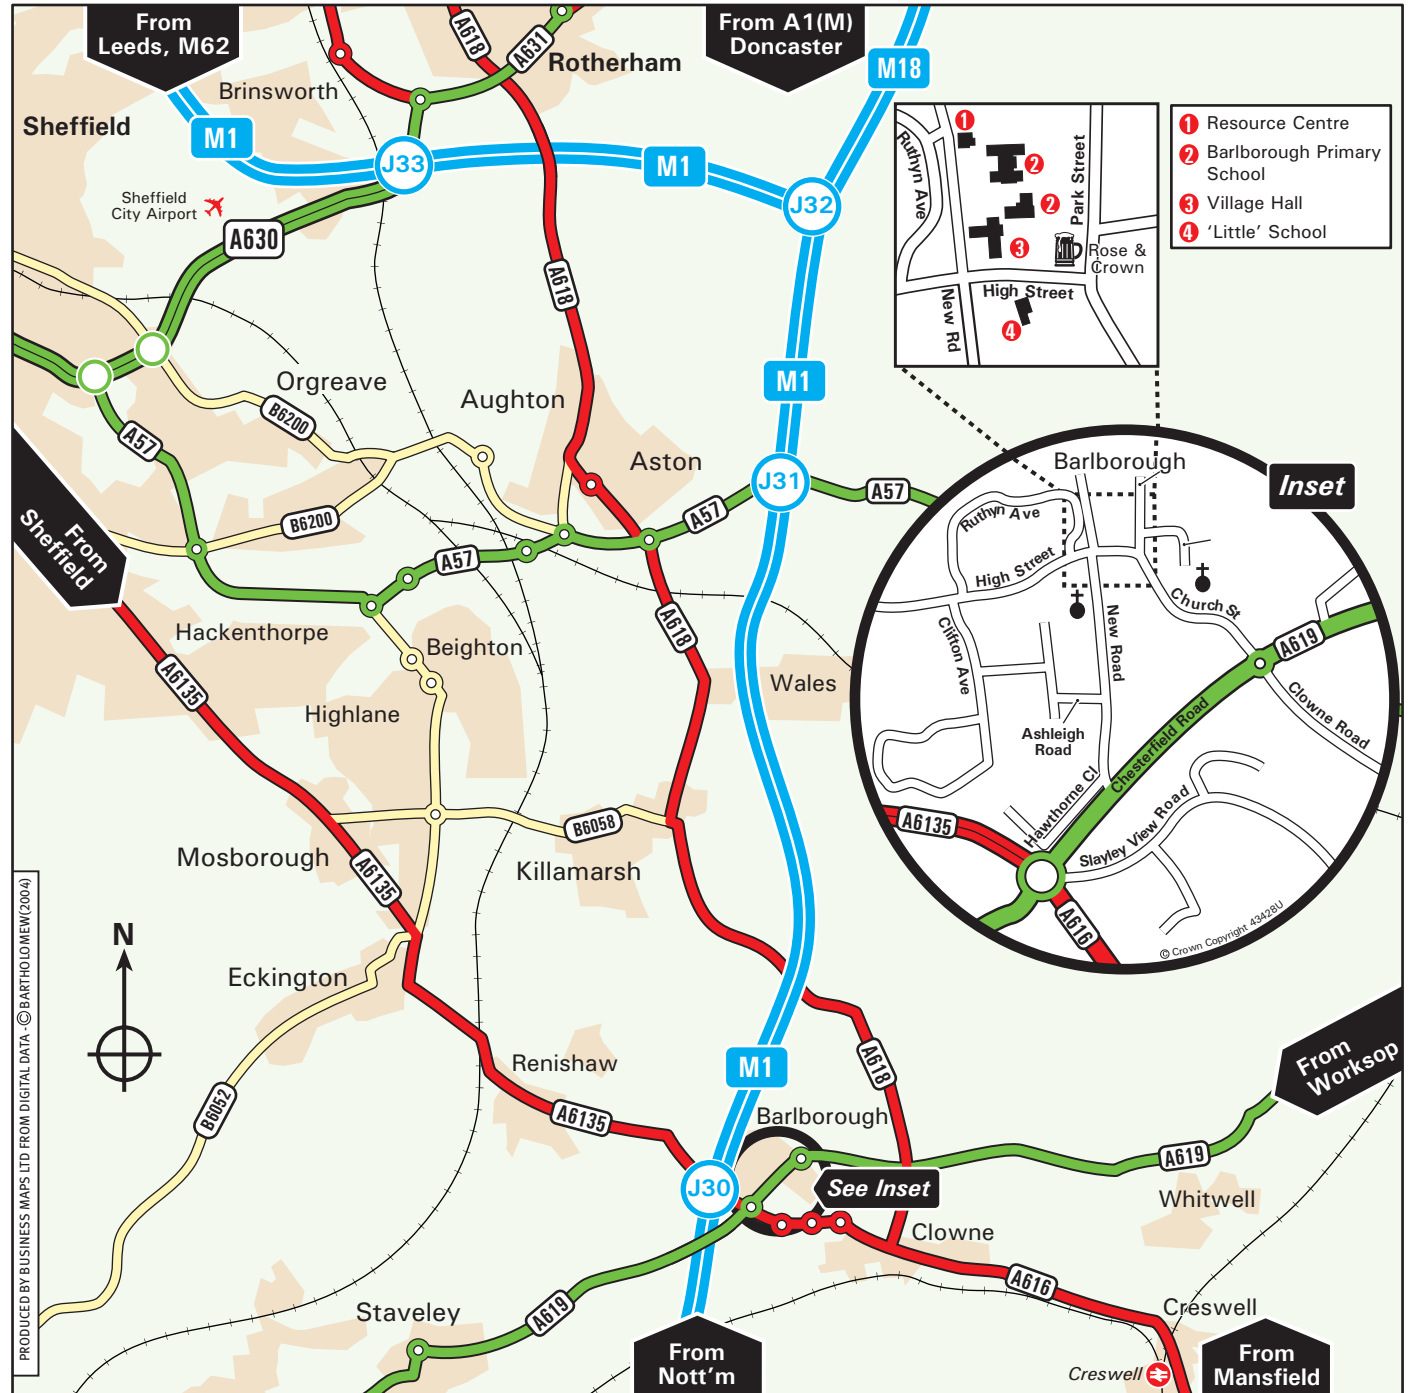

### From M1

- Leave the M1 at junction 30 (signed Sheffield (South) & A6135).
- Join the A616 towards Barlborough.
- At the roundabout take the first exit onto the A619.
- Take the first left onto New Road.
- Continue into Barlborough to the junction with the High Street.
- We are situated on the opposite corner on the right hand side.

### From Sheffield

- Exit Sheffield via the A6135 heading towards Mosborough, Eckington and the M1 junction 30.
- Continue over the M1 at junction 30 onto the A616.
- Take the first left onto New Road.
- Continue into Barlborough to the junction with the High Street.
- We are situated on the opposite corner on the right hand side.

### By Train

- Creswell is the nearest railway station.
- We are a short taxi ride away.
- For further information on train times and fares call the National Rail Enquiry Line on 08457 48 49 50, or visit [www.nationalrail.co.uk](http://www.nationalrail.co.uk)